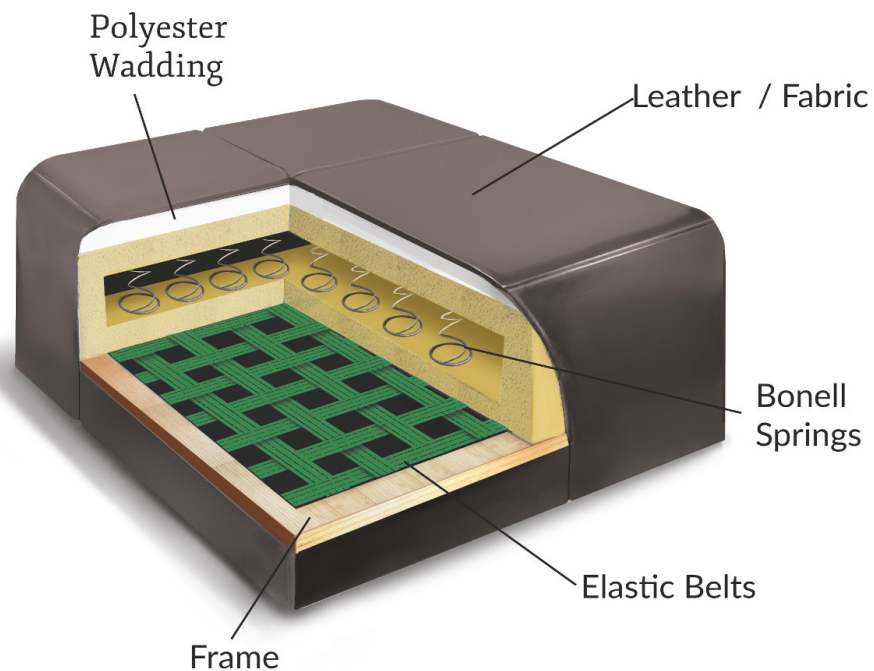

vero
APPARTAMENTI

Anturio
XO I I

ADDITIONAL INFORMATION

1. Foam density in seat: HR3038 + HR3038
2. If you want to bring corner element to room, then the minimum width of the door is 86 cm
3. Construction of relax function allows to set the armchair directly to the wall (minimum distance is approx. 5 cm)

vero
APPARTAMENTI

Anturio
XO I I

Leather

Fabric

DIMENSIONS: WIDTH/DEPTH/HEIGHT

1N2
94 / 92 / h 100

2N2
151 / 92 / h 100

3N(RE)2
200 / 92 / h 100

3RE2
200 / 92 / h 100
sleep surface 130x190

1N2
94 / 92 / h 100

1RP(OB)2
94 / 92 (172) / h 100

2N2
151 / 92 / h 100

3N2
200 / 92 / h 100

3NL
178 / 92 / h 100

3NP

X90K
92 / 92 / h 100

1TL
86 / 92 / h 100

1TP

3REL
178 / 92 / h 100
sleep surface 130x190

3REP

T2
54 / 54 / h 43

3NL-X90K-1TP
270 / 178 / h 100

DIMENSIONS MAY DIFFER FROM THE REAL ONES (ALLOWANCE +/- 4 cm)