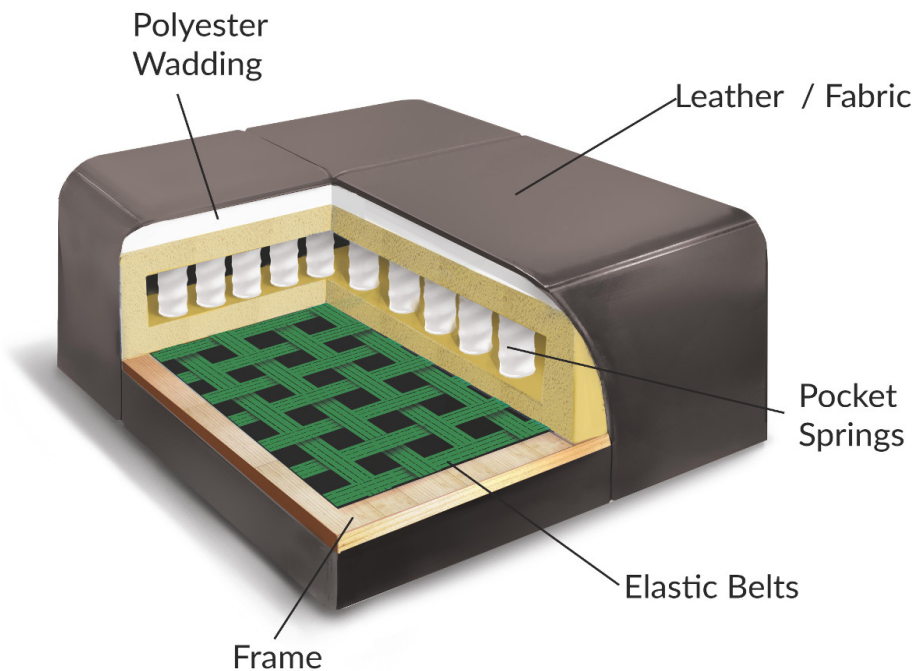

vero
APPARTAMENTI

Avena
X03 I

ADDITIONAL INFORMATION

1. Foam density in seat: VP2520 + VP30
2. Foam density in back: VP2315 + VP2520
3. Model has adjustable backrests
4. Model has movable seats
5. The seats have asymmetrical stitching, what determines the choice of side of elements

vero
APPARTAMENTI

Avena
X03 I

Leather

Fabric

DIMENSIONS: WIDTH/DEPTH/HEIGHT

1,5NL
112 / 106 (128) / h 82-95

1,5NL-1,5NP
224 / 106 (128) / h 82-95

1,5N2
136 / 106 (128) / h 82-95

1,5NOL
88 / 106 (128) / h 82-95

1,5NOP
88 / 106 (128) / h 82-95

1,5NL
112 / 106 (128) / h 82-95

1,5NP
112 / 106 (128) / h 82-95

1,5NWL
112 / 172 / h 82-95

1,5NWP
112 / 172 / h 82-95

1TL
88 / 106 / h 82-95

1TP
88 / 106 / h 82-95

X90KL
106 / 125 / h 82-95

X90KP
125 / 106 / h 82-95

T3
58 / 58 / h 39

1,5NL-1,5NO-X90KL-1TP
306 / 213 / h 82-95

DIMENSIONS MAY DIFFER FROM THE REAL ONES (ALLOWANCE +/- 4 cm)