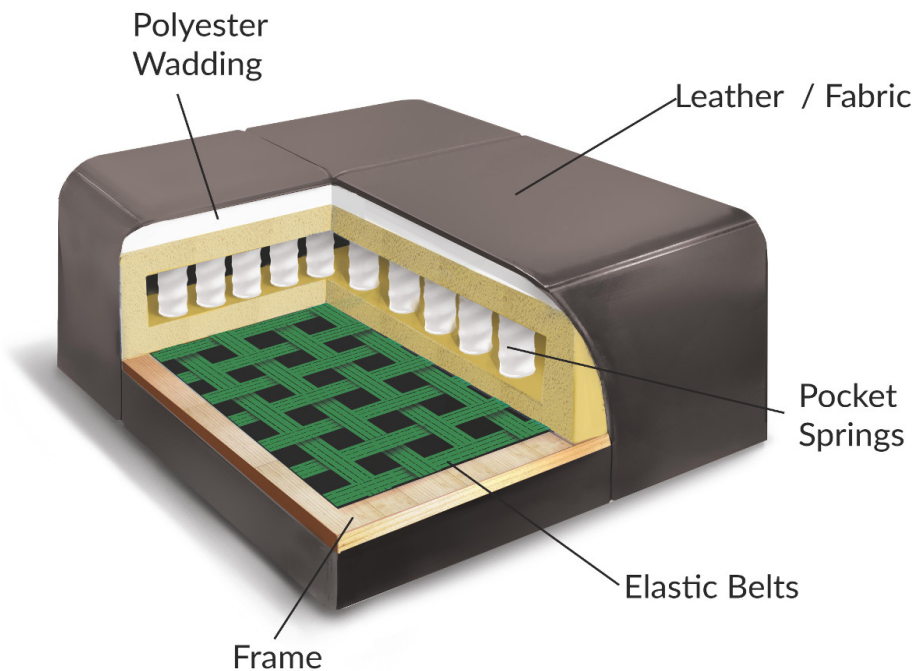

vero
APPARTAMENTI

Papavero
X030

ADDITIONAL INFORMATION

1. Foam density in seat: VP2520 + HR3038
2. Foam density in back: HR2808
3. If you want to bring corner element 90° to room, then the minimum width of the door is 90 cm

vero
APPARTAMENTI

**Papavero
X030**

Leather

Fabric

1N(RP)2
89 / 97 / h 104

3N(RD)2
198 / 97 / h 104

3RD2
198 / 97 / h 104
sleep surface 140x190

1N2
89 / 97 / h 104

1RP2
89 / 97 (157) / h 104

3N2
198 / 97 / h 104

1NL
76 / 97 / h 104

1RPL
76 / 97 (157) / h 104

1N0
63 / 97 / h 104

1RPO
63 / 97 (157) / h 104

3NL
185 / 97 / h 104

1SWL
91 / 166 / h 104