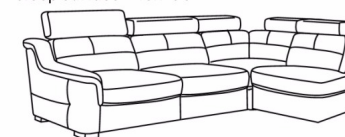

vero  
APPARTAMENTI

Mughetto  
X037

ADDITIONAL INFORMATION

1. Foam density in seat: VP2520 + VP30
2. Foam density in back: 2808
3. Wooden (beech) feet
4. Model has adjustable headrests
5. Modular model, which allows to create any arrangements with possibility to use relax function in every place

3NP

1SWL 1SWP  
92 / 167 / h 86-98

X90K  
100 / 100 / h 86-98

X45  
102 / 94 / h 86-98

1STL 1STP  
89 / 98 / h 86-98

3REL  
184 / 98 / h 86-98  
sleep surface 140x190

3REP

3RE0  
164 / 98 / h 86-98  
sleep surface 140x190

T6  
54 / 54 / h 43

3NL-X90K-1N0-1RPP  
284 / 244 / h 86-98

3NL-X90K-1STP  
284 / 189 / h 86-98

DIMENSIONS MAY DIFFER FROM THE REAL ONES (ALLOWANCE +/- 4 cm)