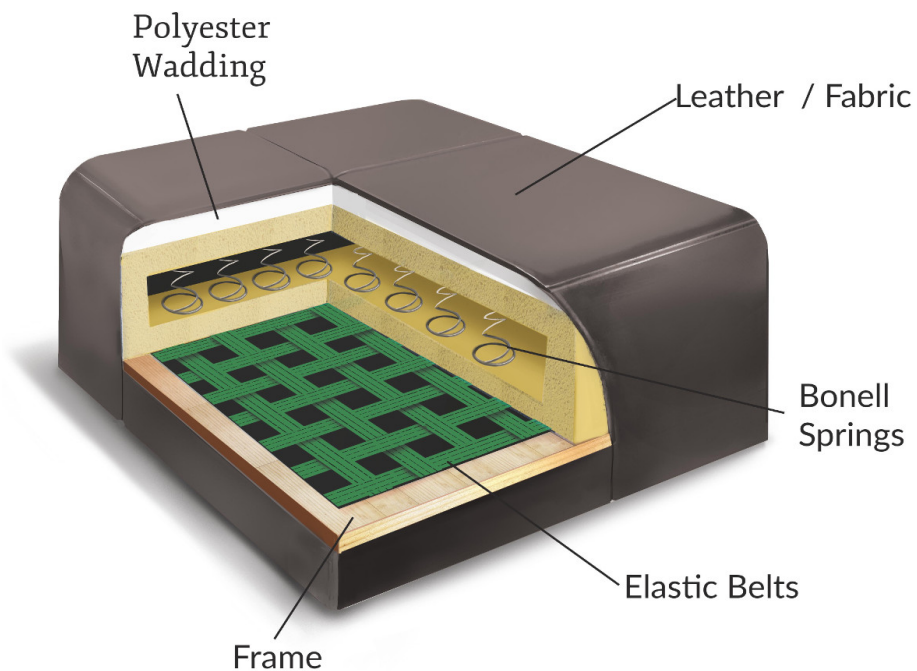

vero  
APPARTAMENTI

Mughetto  
X037

ADDITIONAL INFORMATION

1. Foam density in seat: VP2520 + VP30
2. Foam density in back: 2808
3. Wooden (beech) feet
4. Model has adjustable headrests
5. Modular model, which allows to create any arrangements with possibility to use relax function in every place

vero  
APPARTAMENTI

Mughetto  
X037

Leather

Fabric

DIMENSIONS: WIDTH/DEPTH/HEIGHT

1N(RP)2  
102 / 98 / h 86-98

3N(RE)2  
204 / 98 / h 86-98

3RE2  
204 / 98 / h 86-98  
sleep surface 140x190