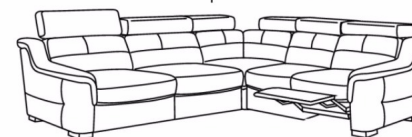

vero  
APPARTAMENTI

Mughetto  
X037

ADDITIONAL INFORMATION

1. Foam density in seat: VP2520 + VP30
2. Foam density in back: 2808
3. Wooden (beech) feet
4. Model has adjustable headrests
5. Modular model, which allows to create any arrangements with possibility to use relax function in every place

3NP

1SWL 1SWP  
92 / 167 / h 86-98

X90K  
100 / 100 / h 86-98

X45  
102 / 94 / h 86-98

1STL 1STP  
89 / 98 / h 86-98

3REL  
184 / 98 / h 86-98  
sleep surface 140x190

3REP

3RE0  
164 / 98 / h 86-98  
sleep surface 140x190

T6  
54 / 54 / h 43

3NL-X90K-1N0-1RPP  
284 / 244 / h 86-98

3NL-X90K-1STP  
284 / 189 / h 86-98

DIMENSIONS MAY DIFFER FROM THE REAL ONES (ALLOWANCE +/- 4 cm)