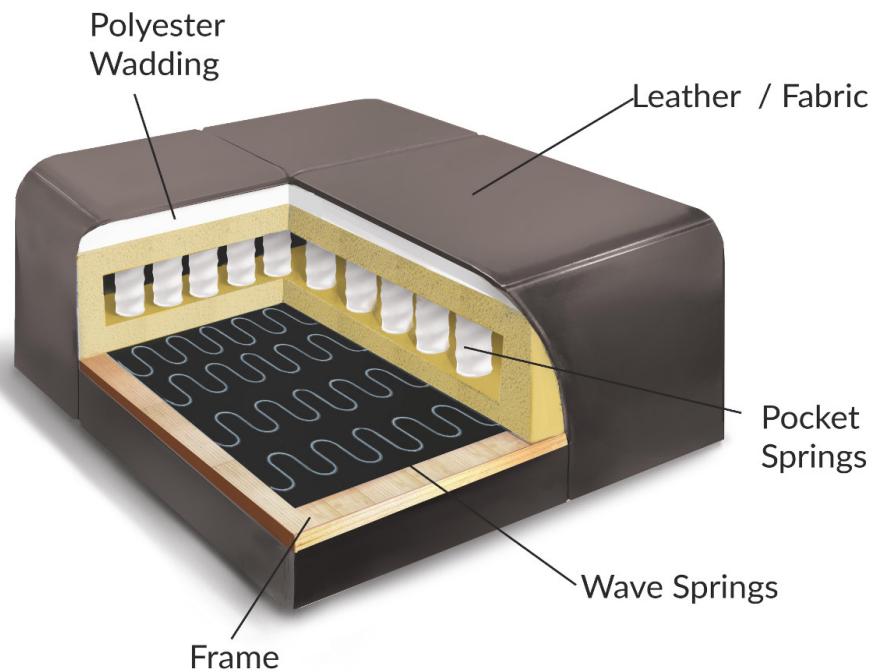

vero
APPARTAMENTI

Artemisia X074

ADDITIONAL INFORMATION

1. Foam density in seat: HR3020 + HR3038
2. Foam density in back: silicone balls
3. Model has adjustable headrests
4. Model with recliner

vero
APPARTAMENTI

Artemisia
X074

Leather

Fabric

DIMENSIONS: WIDTH/DEPTH/HEIGHT

DIMENSIONS MAY DIFFER FROM THE REAL ONES (ALLOWANCE +/- 4 cm)