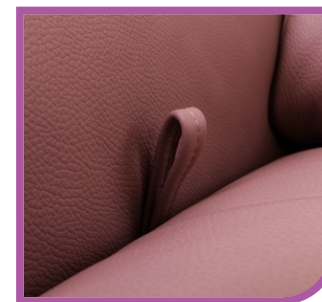

vero
APPARTAMENTI

Artemisia X074

ADDITIONAL INFORMATION

1. Foam density in seat: HR3020 + HR3038
2. Foam density in back: silicone balls
3. Model has adjustable headrests
4. Model with recliner

vero
APPARTAMENTI