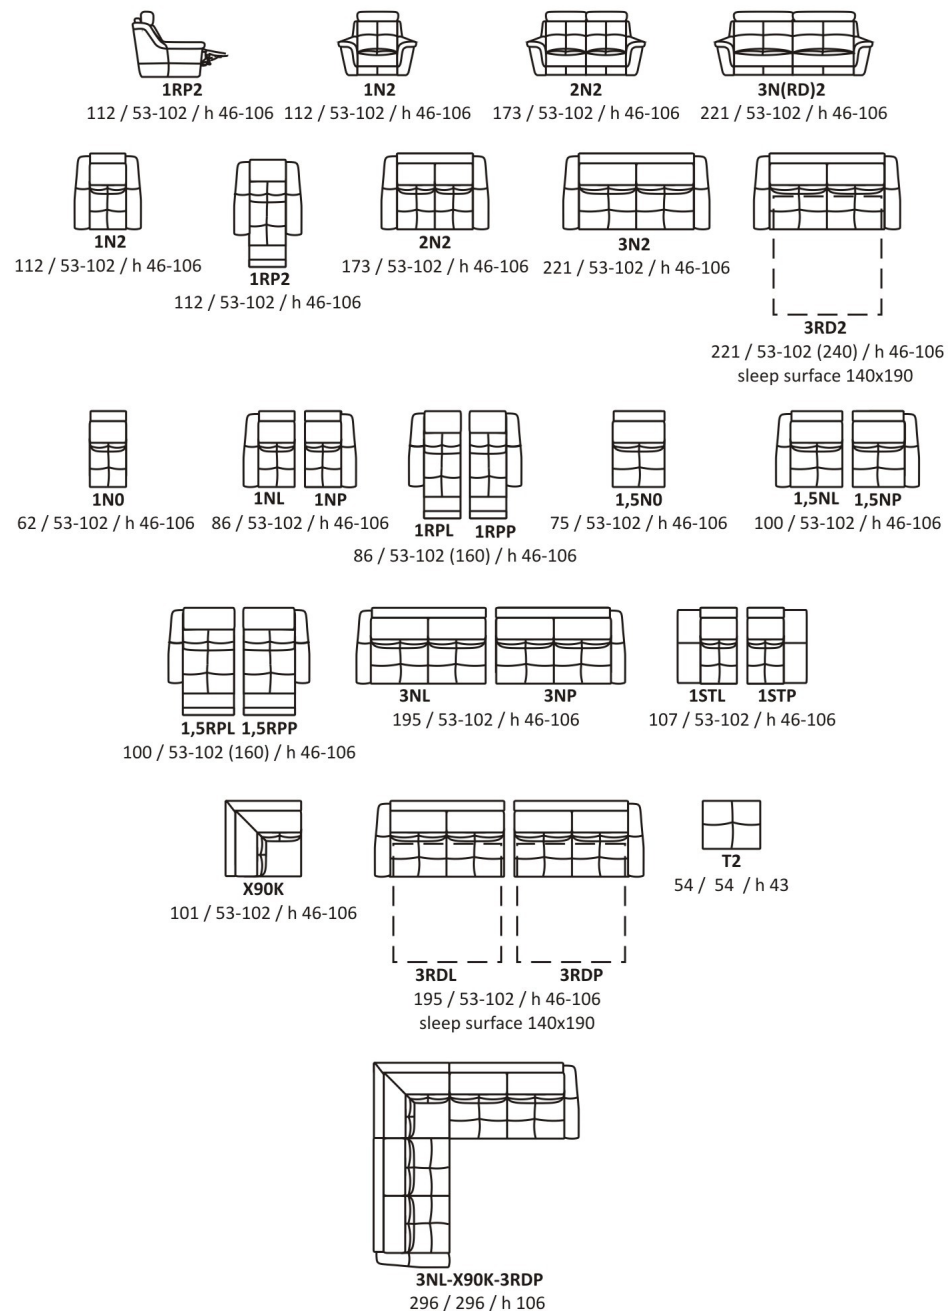

Artemisia
X074

Leather

Fabric

DIMENSIONS: WIDTH/DEPTH/HEIGHT

DIMENSIONS MAY DIFFER FROM THE REAL ONES (ALLOWANCE +/- 4 cm)