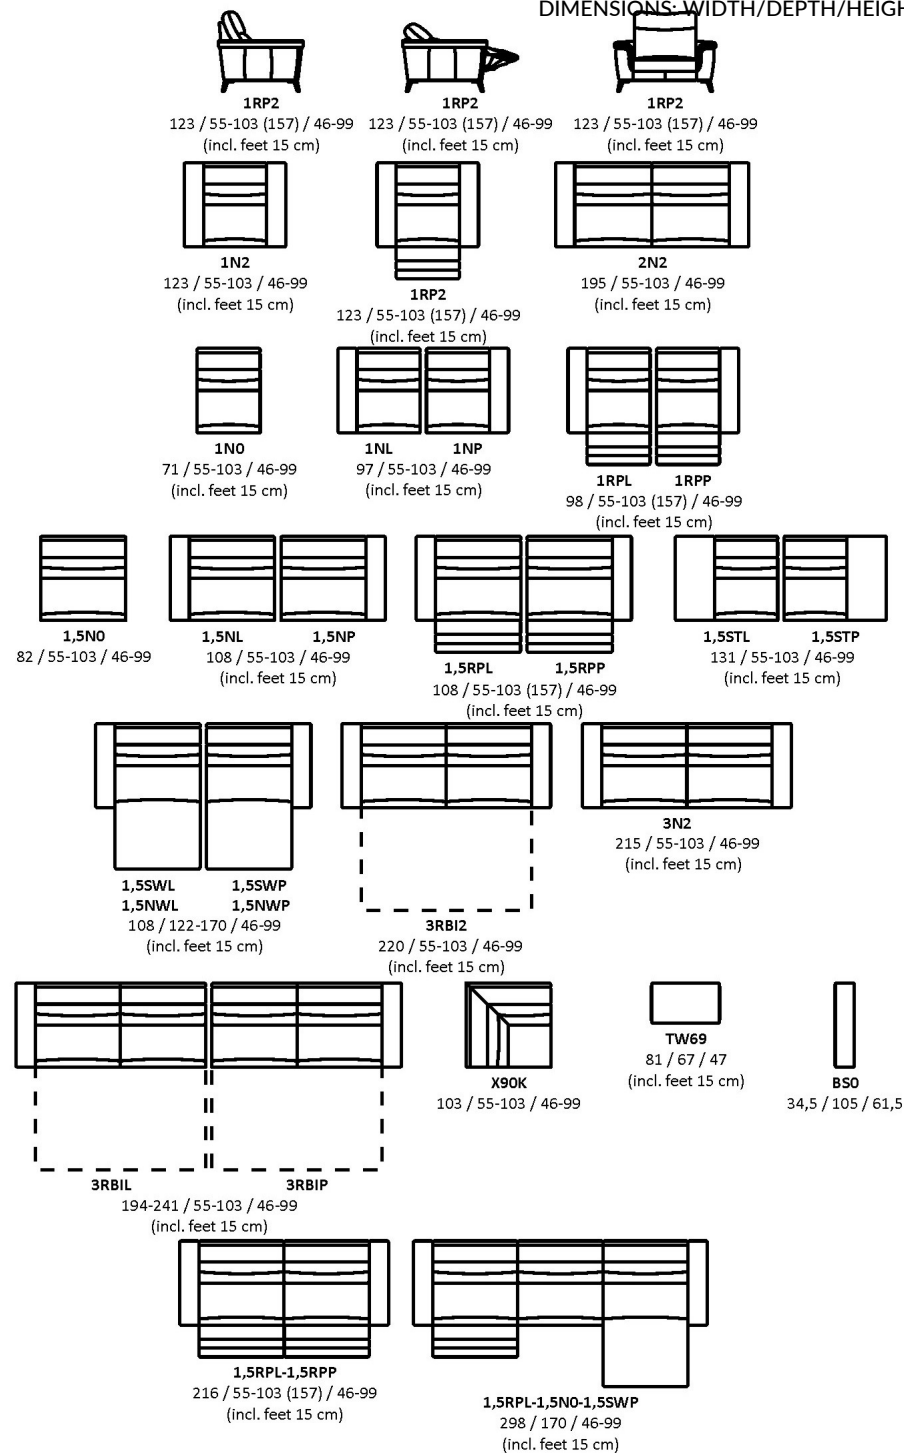

vero
APPARTAMENTI

Verbena
EC69

ADDITIONAL INFORMATION

1. Foam density in seat: HR3020 + HR4030
2. Foam density in back: HR2808
3. Metal (satin) feet
4. Electrically adjustable seats

vero
APPARTAMENTI

Verbena
EC69

Mix

Leather

Fabric

DIMENSIONS: WIDTH/DEPTH/HEIGHT

DIMENSIONS MAY DIFFER FROM THE REAL ONES (ALLOWANCE +/- 4 cm)