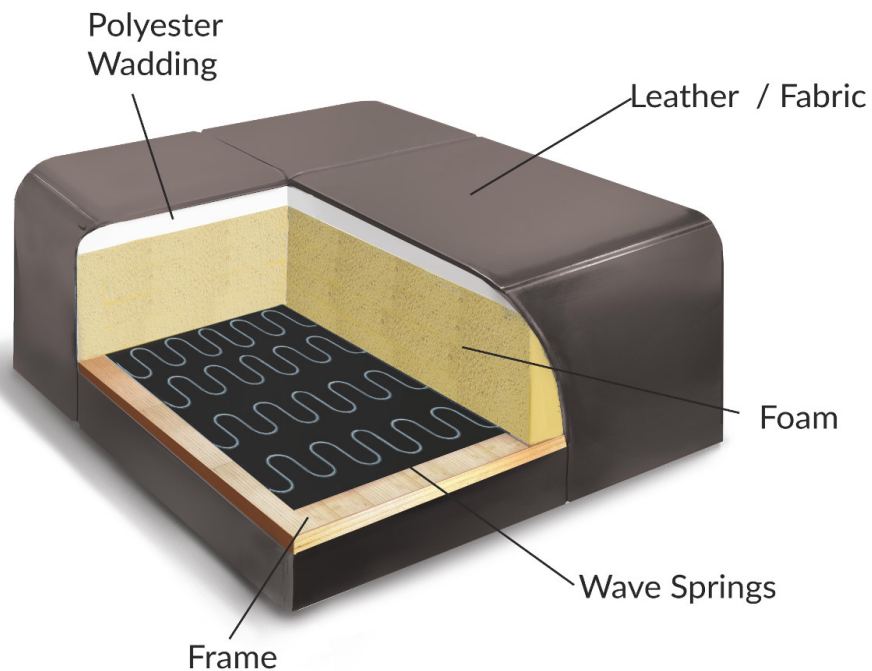

vero
APPARTAMENTI

Verbena
EC69

ADDITIONAL INFORMATION

1. Foam density in seat: HR3020 + HR4030
2. Foam density in back: HR2808
3. Metal (satin) feet
4. Electrically adjustable seats

vero
APPARTAMENTI

Verbena
EC69

Mix

Leather

Fabric

DIMENSIONS: WIDTH/DEPTH/HEIGHT

DIMENSIONS MAY DIFFER FROM THE REAL ONES (ALLOWANCE +/- 4 cm)