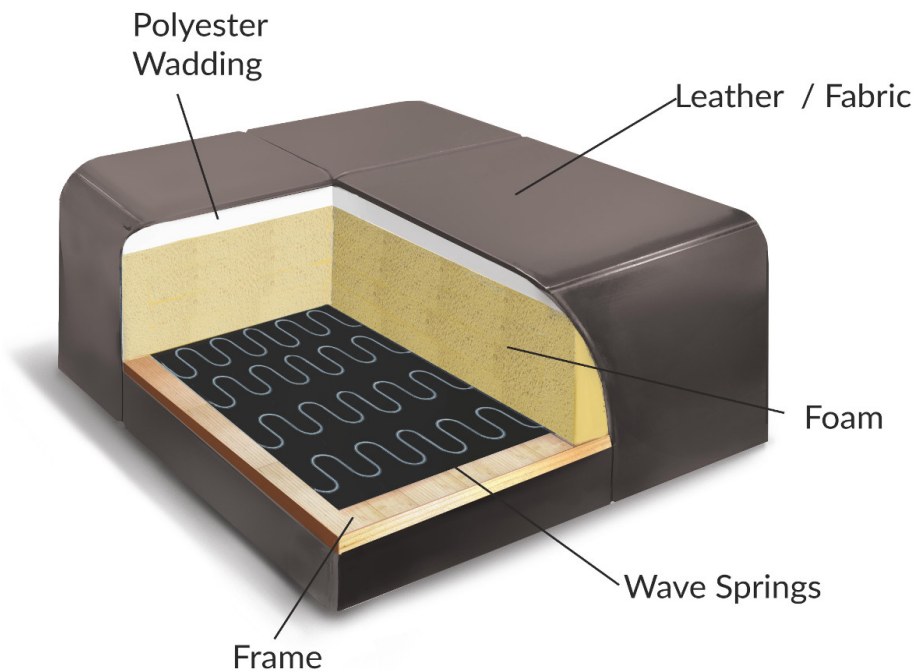

vero
APPARTAMENTI

Dianthus
X075

ADDITIONAL INFORMATION

vero
APPARTAMENTI

Dianthus
X075

1. Foam density in seat: HR3020 + HR4030
2. Foam density in back: T2015
3. Metal (chrome) feet
4. Model has adjustable headrests
5. Model with electric recliner
6. Option 248 – decorative stitching. On armrests and backs there is decorative stitching type „crosses”, which can be made in colour of contrasting thread selected from the sample of contrasting threads (5 colours to choose)
7. Contrast stitching applies only to decorative stitching type „crosses” on armrests and backs. Other stitching are made in colour of upholstery
8. In case of choosing model without option 248 – all stitching will be made in colour of upholstery
9. Option 246: perforation on the sides only in leather

Leather

Fabric

DIMENSIONS: WIDTH/DEPTH/HEIGHT

DIMENSIONS MAY DIFFER FROM THE REAL ONES (ALLOWANCE +/- 4 cm)