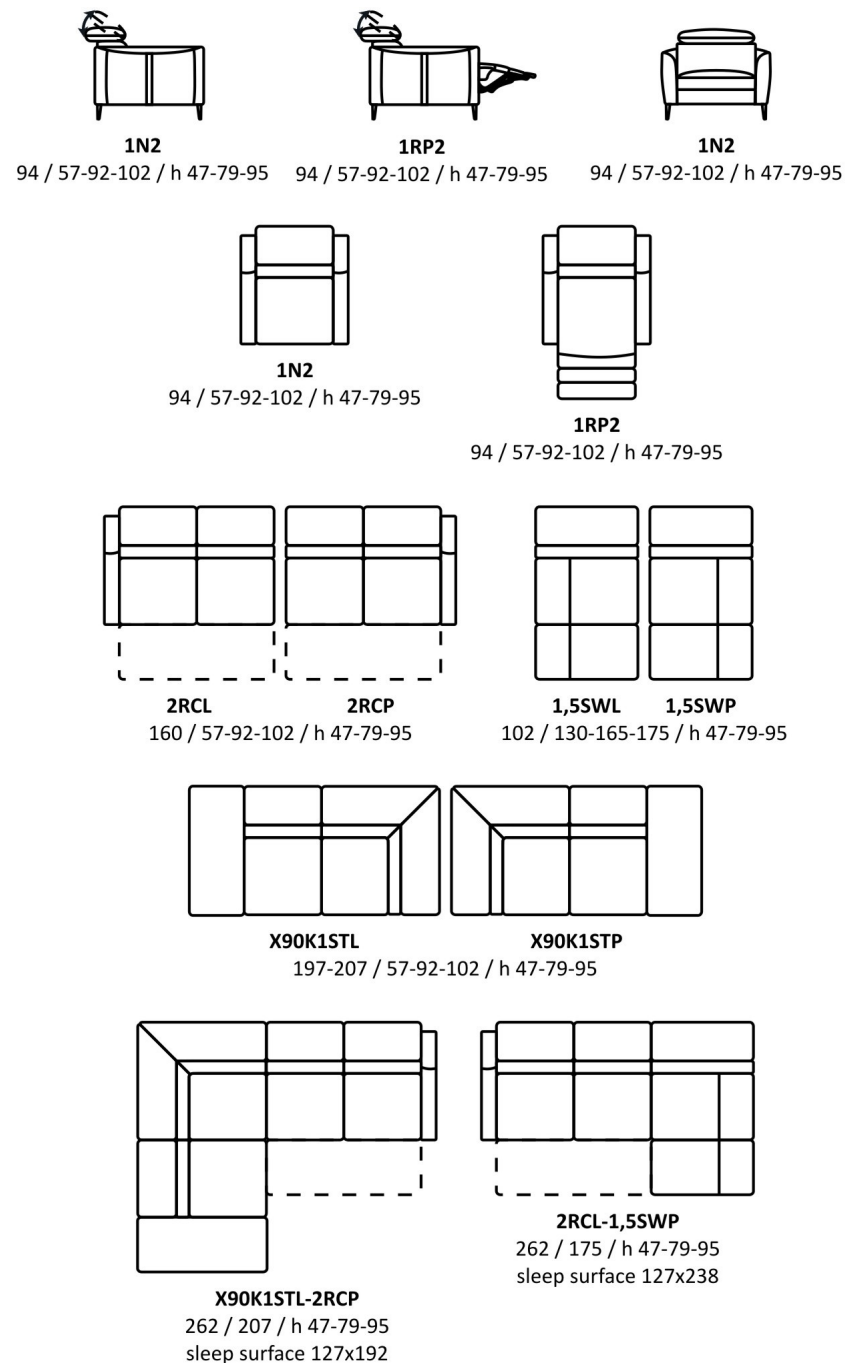

vero
APPARTAMENTI

Dianthus
X075

ADDITIONAL INFORMATION

vero
APPARTAMENTI

Dianthus
X075

1. Foam density in seat: HR3020 + HR4030
2. Foam density in back: T2015
3. Metal (chrome) feet
4. Model has adjustable headrests
5. Model with electric recliner
6. Option 248 – decorative stitching. On armrests and backs there is decorative stitching type „crosses”, which can be made in colour of contrasting thread selected from the sample of contrasting threads (5 colours to choose)
7. Contrast stitching applies only to decorative stitching type „crosses” on armrests and backs. Other stitching are made in colour of upholstery
8. In case of choosing model without option 248 – all stitching will be made in colour of upholstery
9. Option 246: perforation on the sides only in leather

Leather

Fabric

DIMENSIONS: WIDTH/DEPTH/HEIGHT

DIMENSIONS MAY DIFFER FROM THE REAL ONES (ALLOWANCE +/- 4 cm)