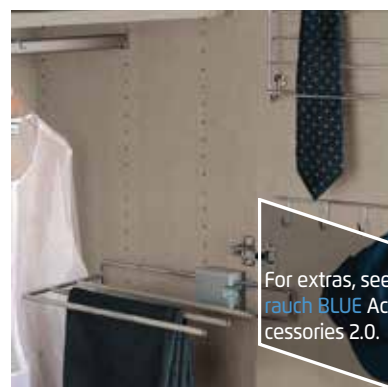

For extras, see rauch BLUE Accessories 2.0.

Top workmanship

Proven fittings technology

Easy to assemble

Practical accessories

Material information

Colour

Furniture with colour finish has an evenly attractive, hard-wearing surface.

WOODMAX chipboard

This healthy green-wood chipboard was designed specifically for use in living areas. Our Woodmax chipboard is made only from pollutant-free small-diameter logs and windfall timber from sustainably managed forestry operations in regional woods.

Load-bearing capacity

The load limits for all furniture and extras can be found in the load table at: www.rauchmoebel.de/unternehmen/qualitaet-amp-umwelt.html

Our natural raw material

Rauch has won various awards for the material used in its boards. Strict tests by impartial institutes consistently confirm that our materials and processes are not harmful to health.

Award-winning and certified

made in GERMANY
Sustainability assured

www.biauer-engel.de/uz38